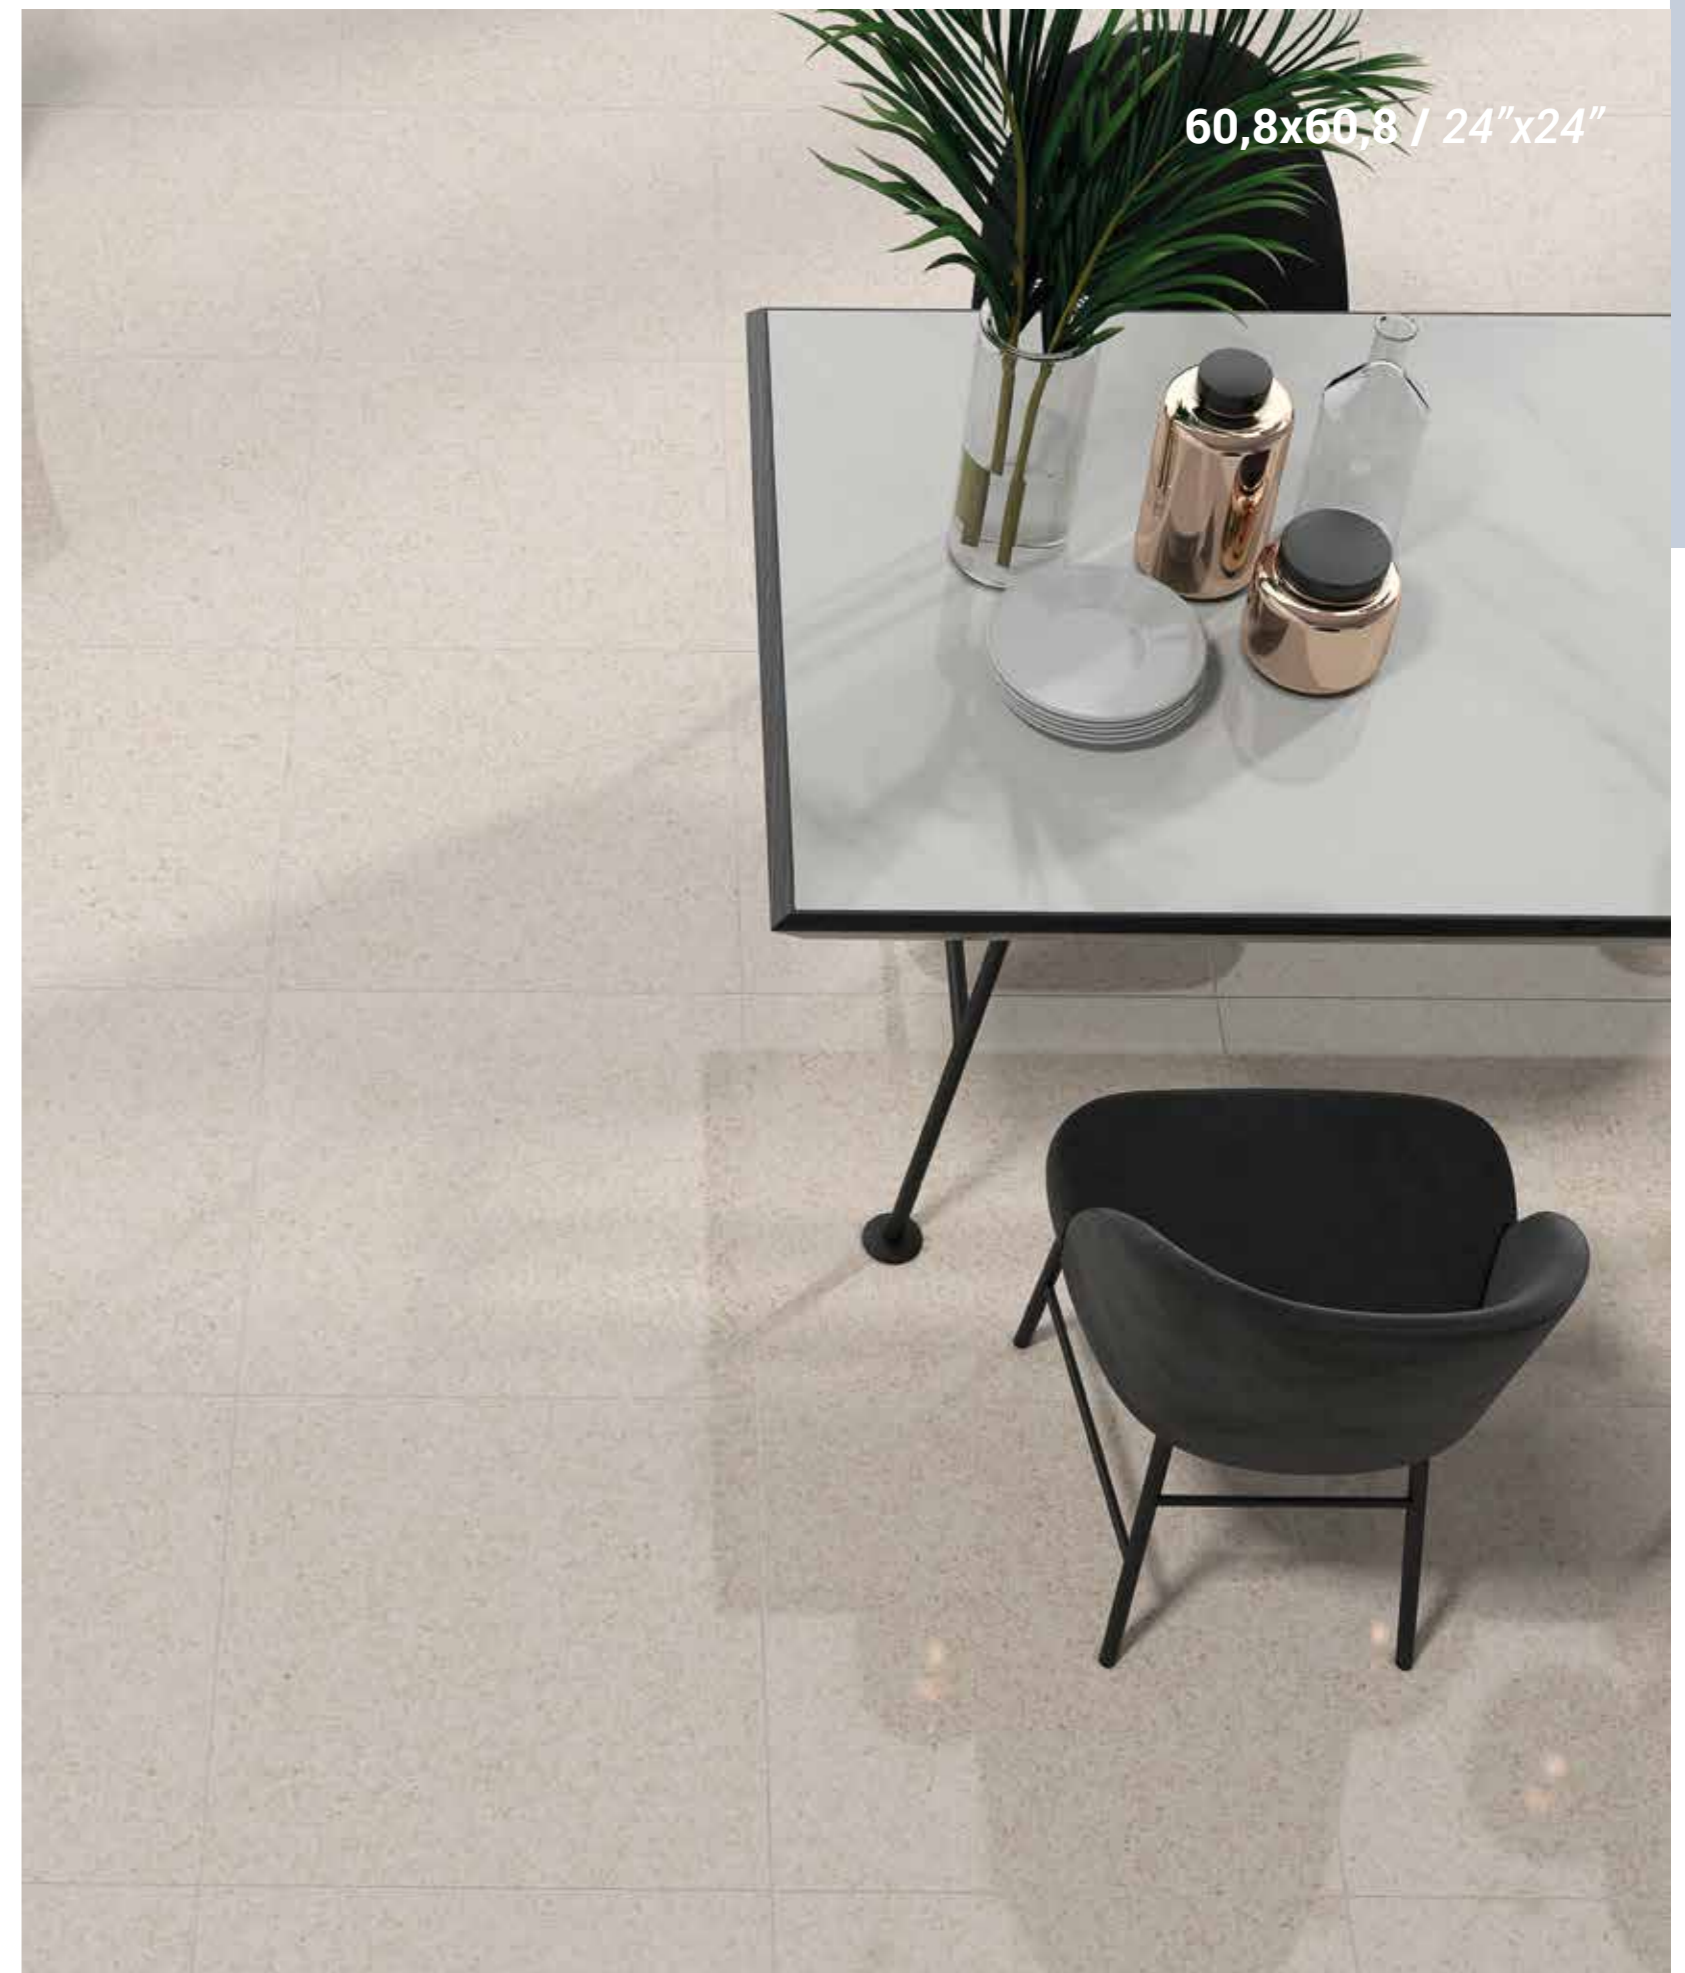

Floor Tile: Flash Cream 60,8X60,8 / 24"X24"