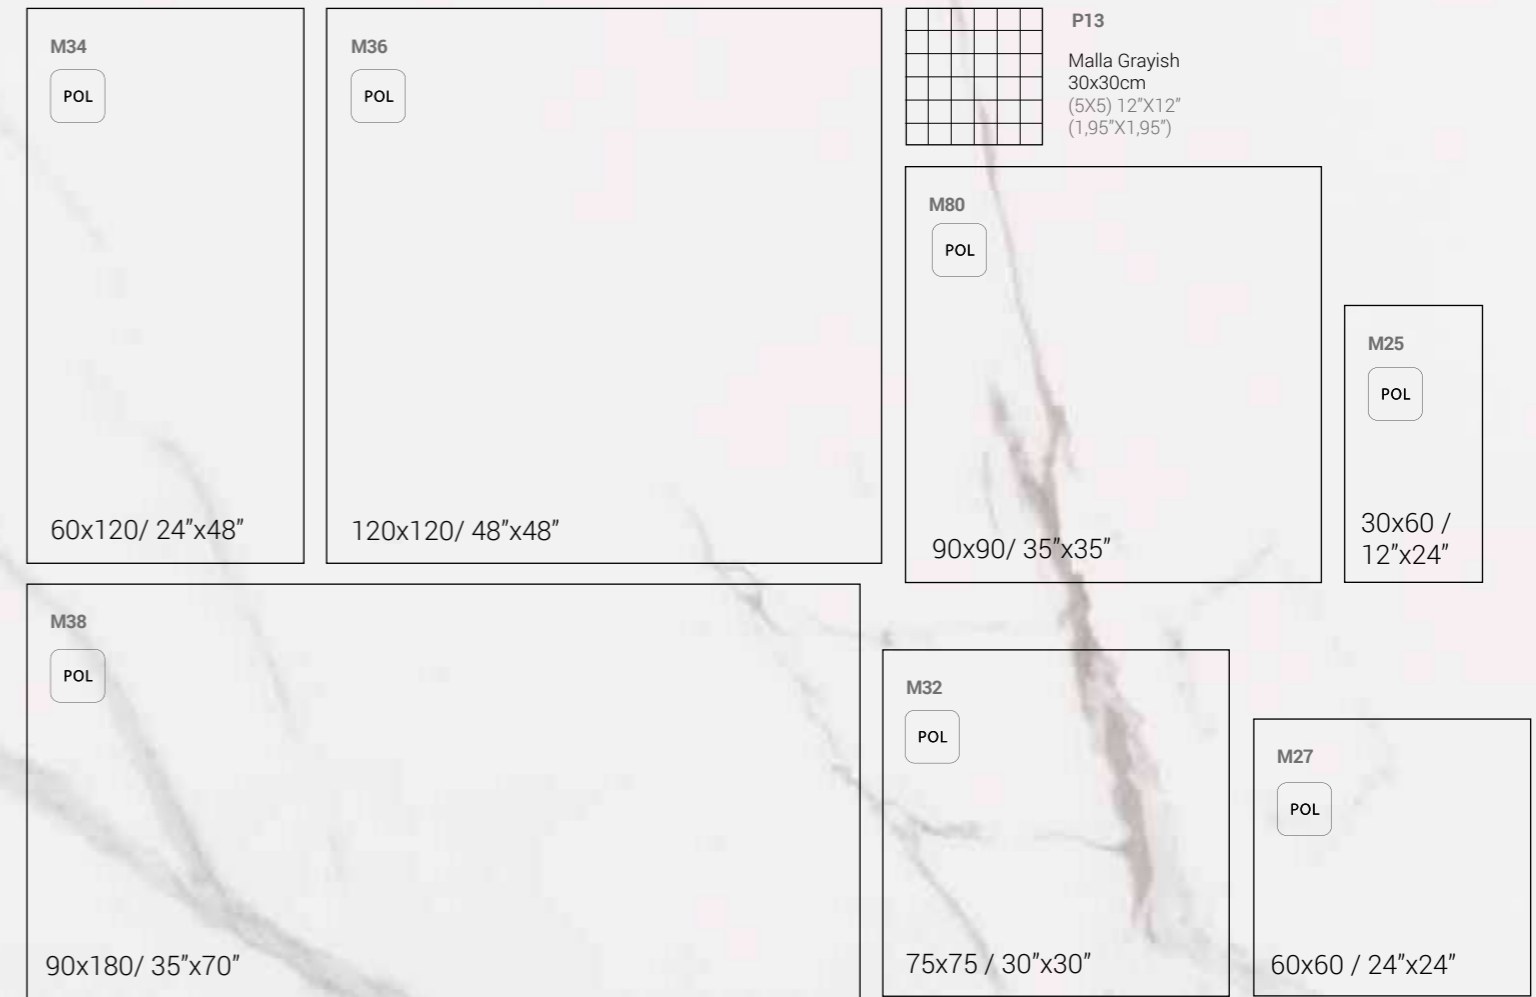

Grayish^{NEW}

Porcelánico / Porcelain tiles

Formatos / Formats

Packing List

Formato / Size	Modelo / Model	Color / Colour	Pzas /Caja Pieces Box	M2 Cajas SQM Box	Kgs Cajas Kg Box	Cajas / Palet Boxes Pallet	M2 Palet SQM Pallet	Kgs Palet KG Pallet
30x60	GRAYISH	Grayish	6	1,08	24	48	51,84	1172
60x60			4	1,44	30	30	43,2	920
75x75			3	1,69	42,8	30	50,7	1304
60x120			2	1,44	32,5	32	46,08	1060
90x90			2	1,62	42	27	43,74	1154
120x120			1	1,44	39	36	51,84	1424
90x180			1	1,62	45,5	24	38,88	1112