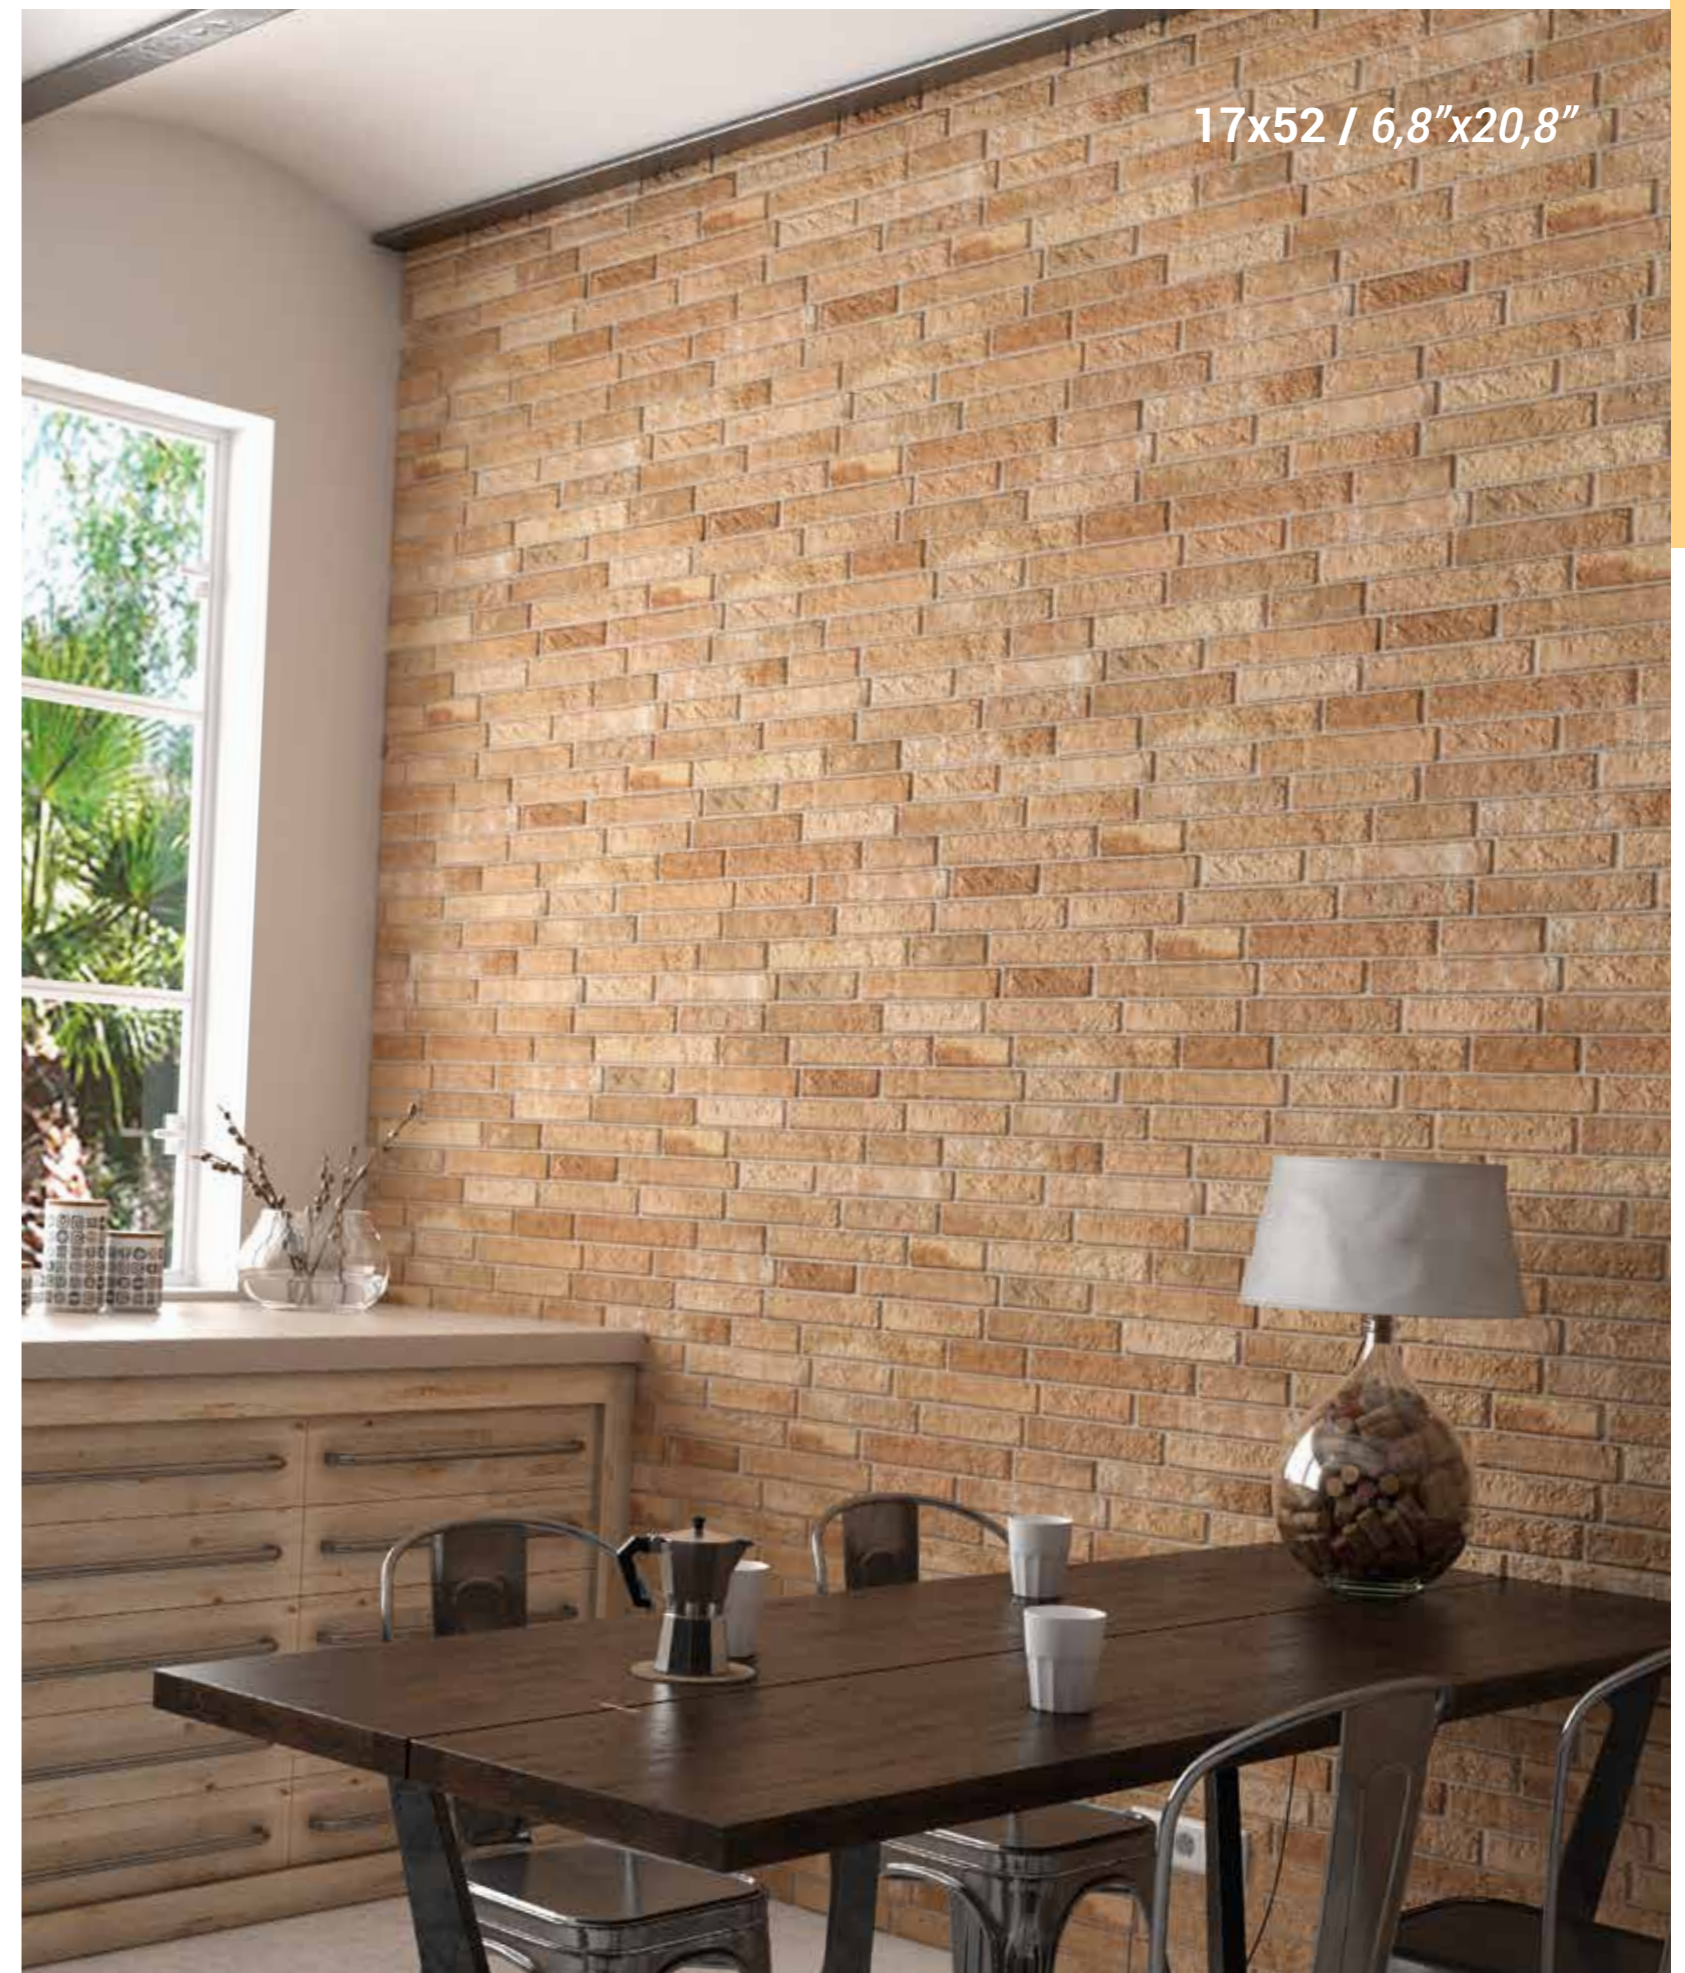

Wall Tile: Apalache Ocre 17X52 / 6,8"X20,8"