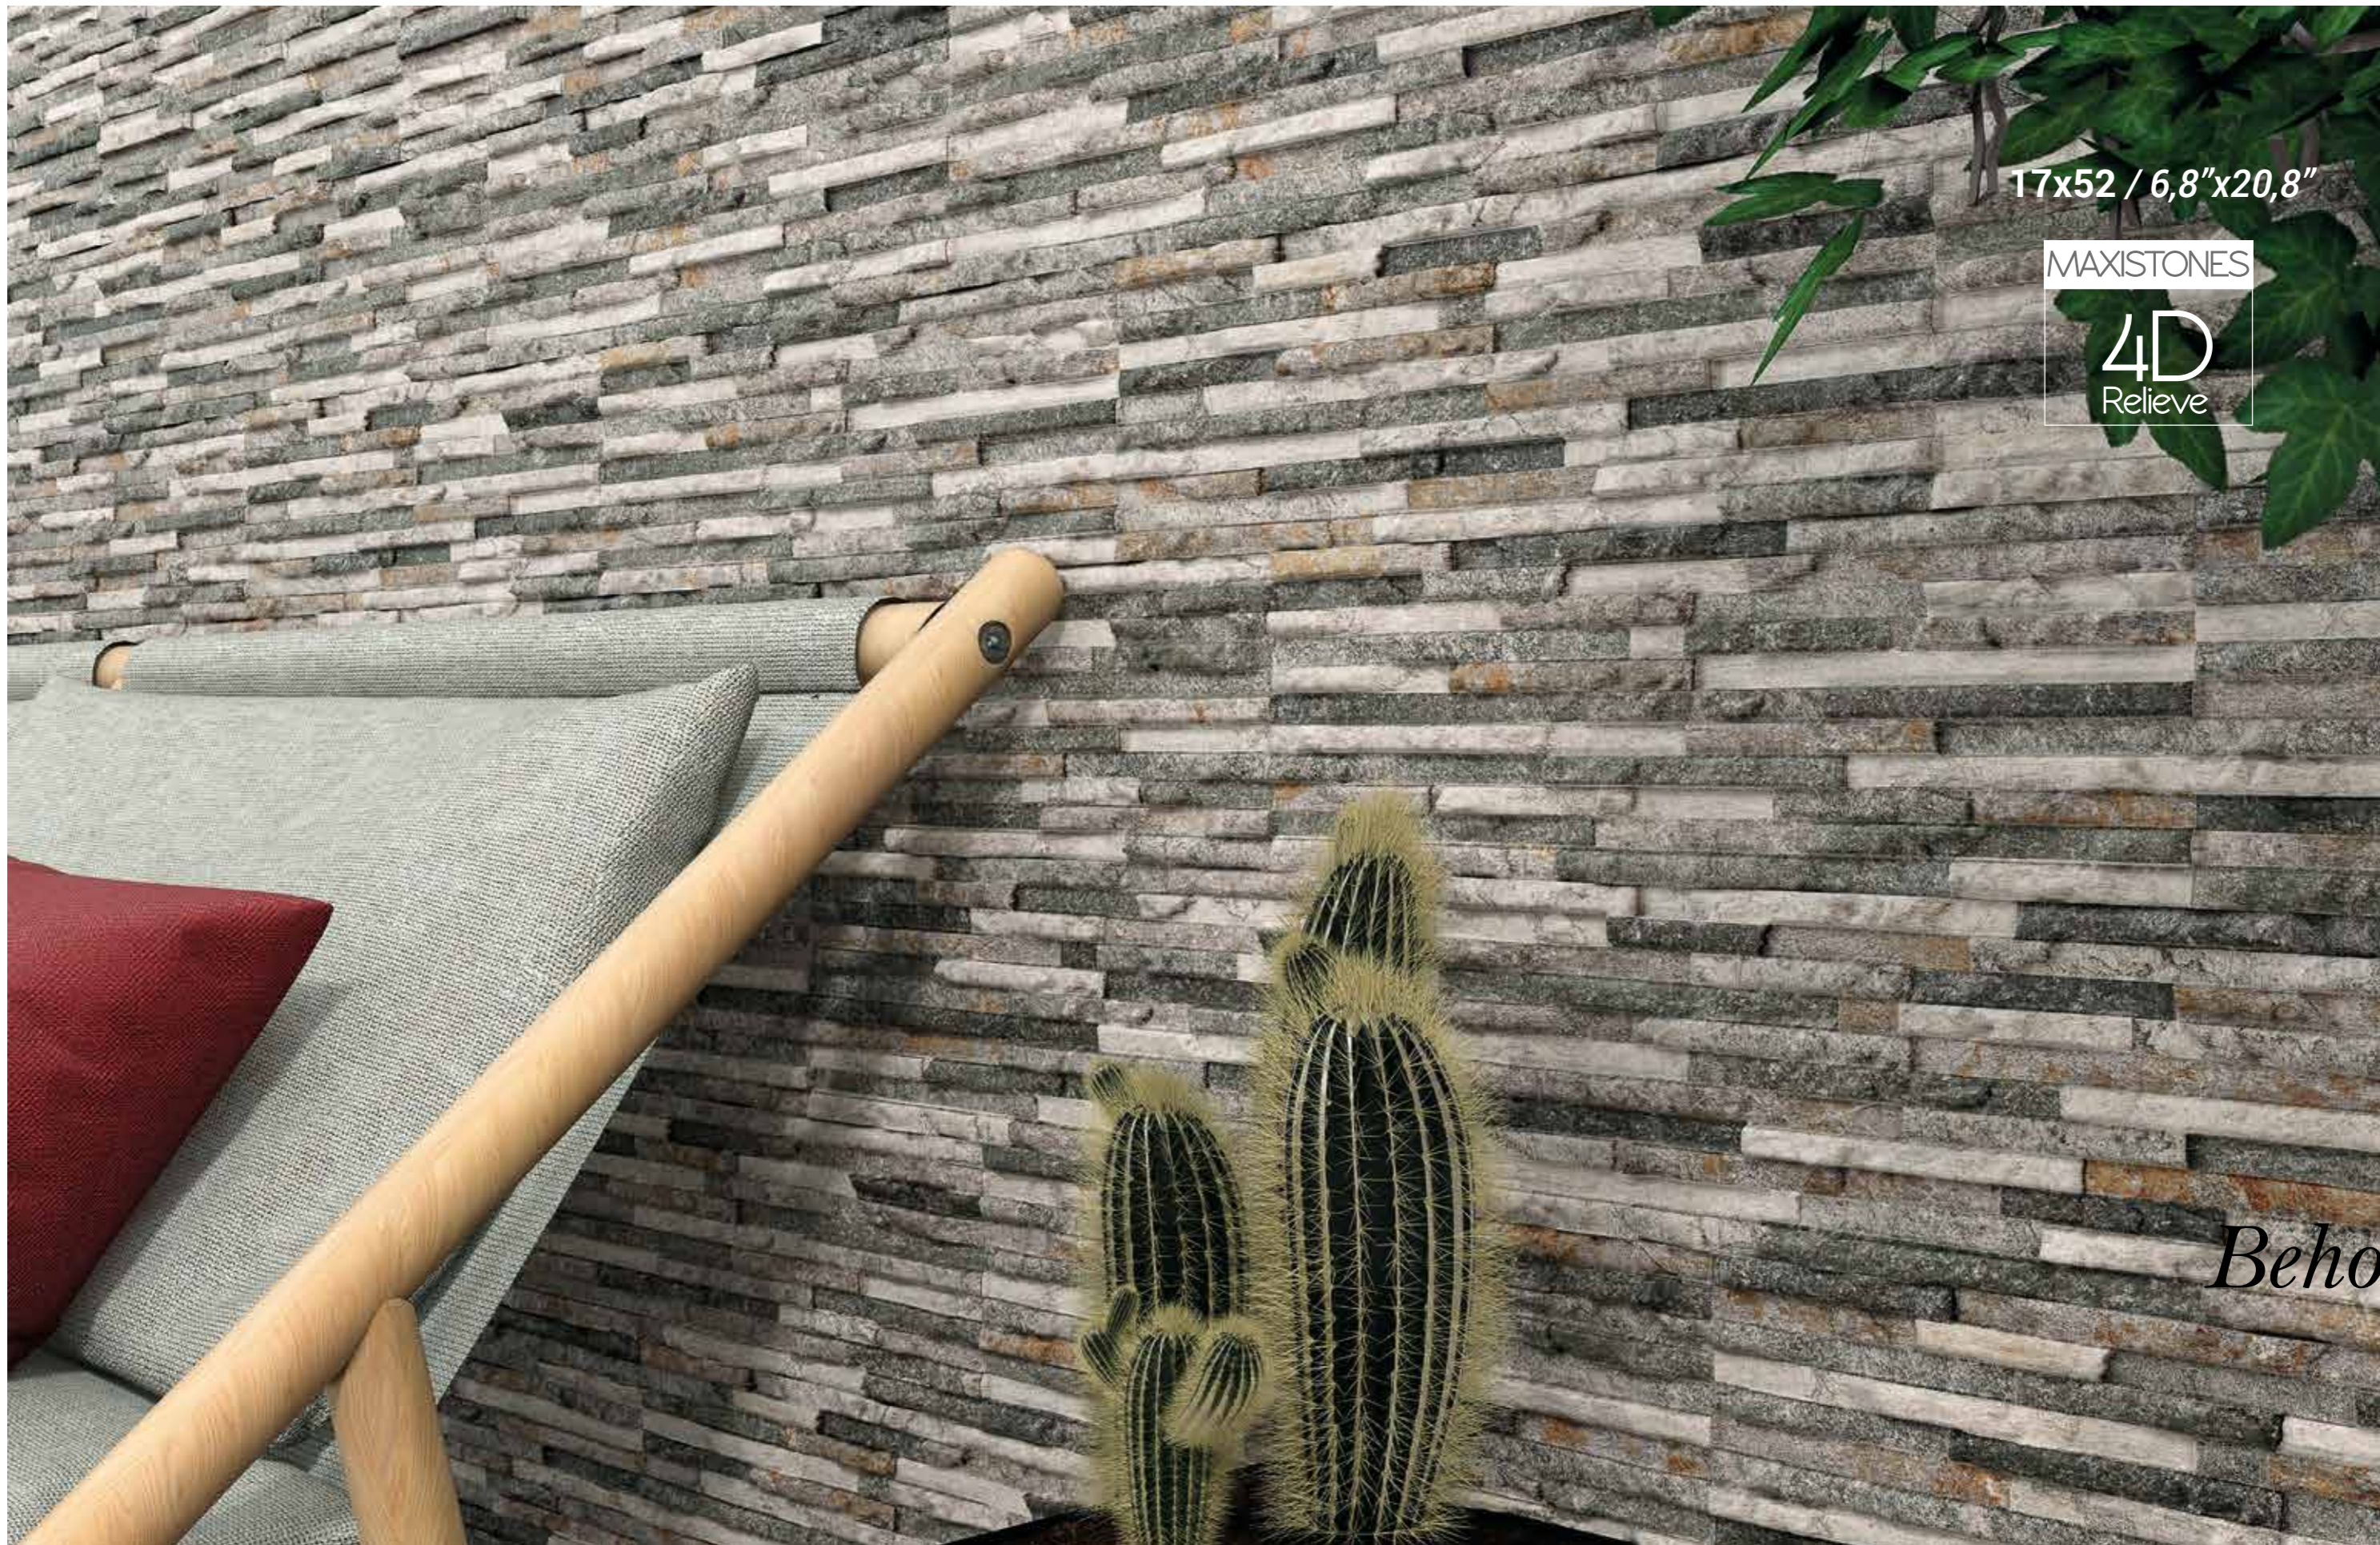

Wall Tile: Cherokee Grey 17X52 / 6,8"X20,8"

17x52 / 6,8"x20,8"

MAXISTONES
4D
Relieve

NEW
Behobia

Wall Tile: Behobia Gris 17x52 / 6,8"x20,8"