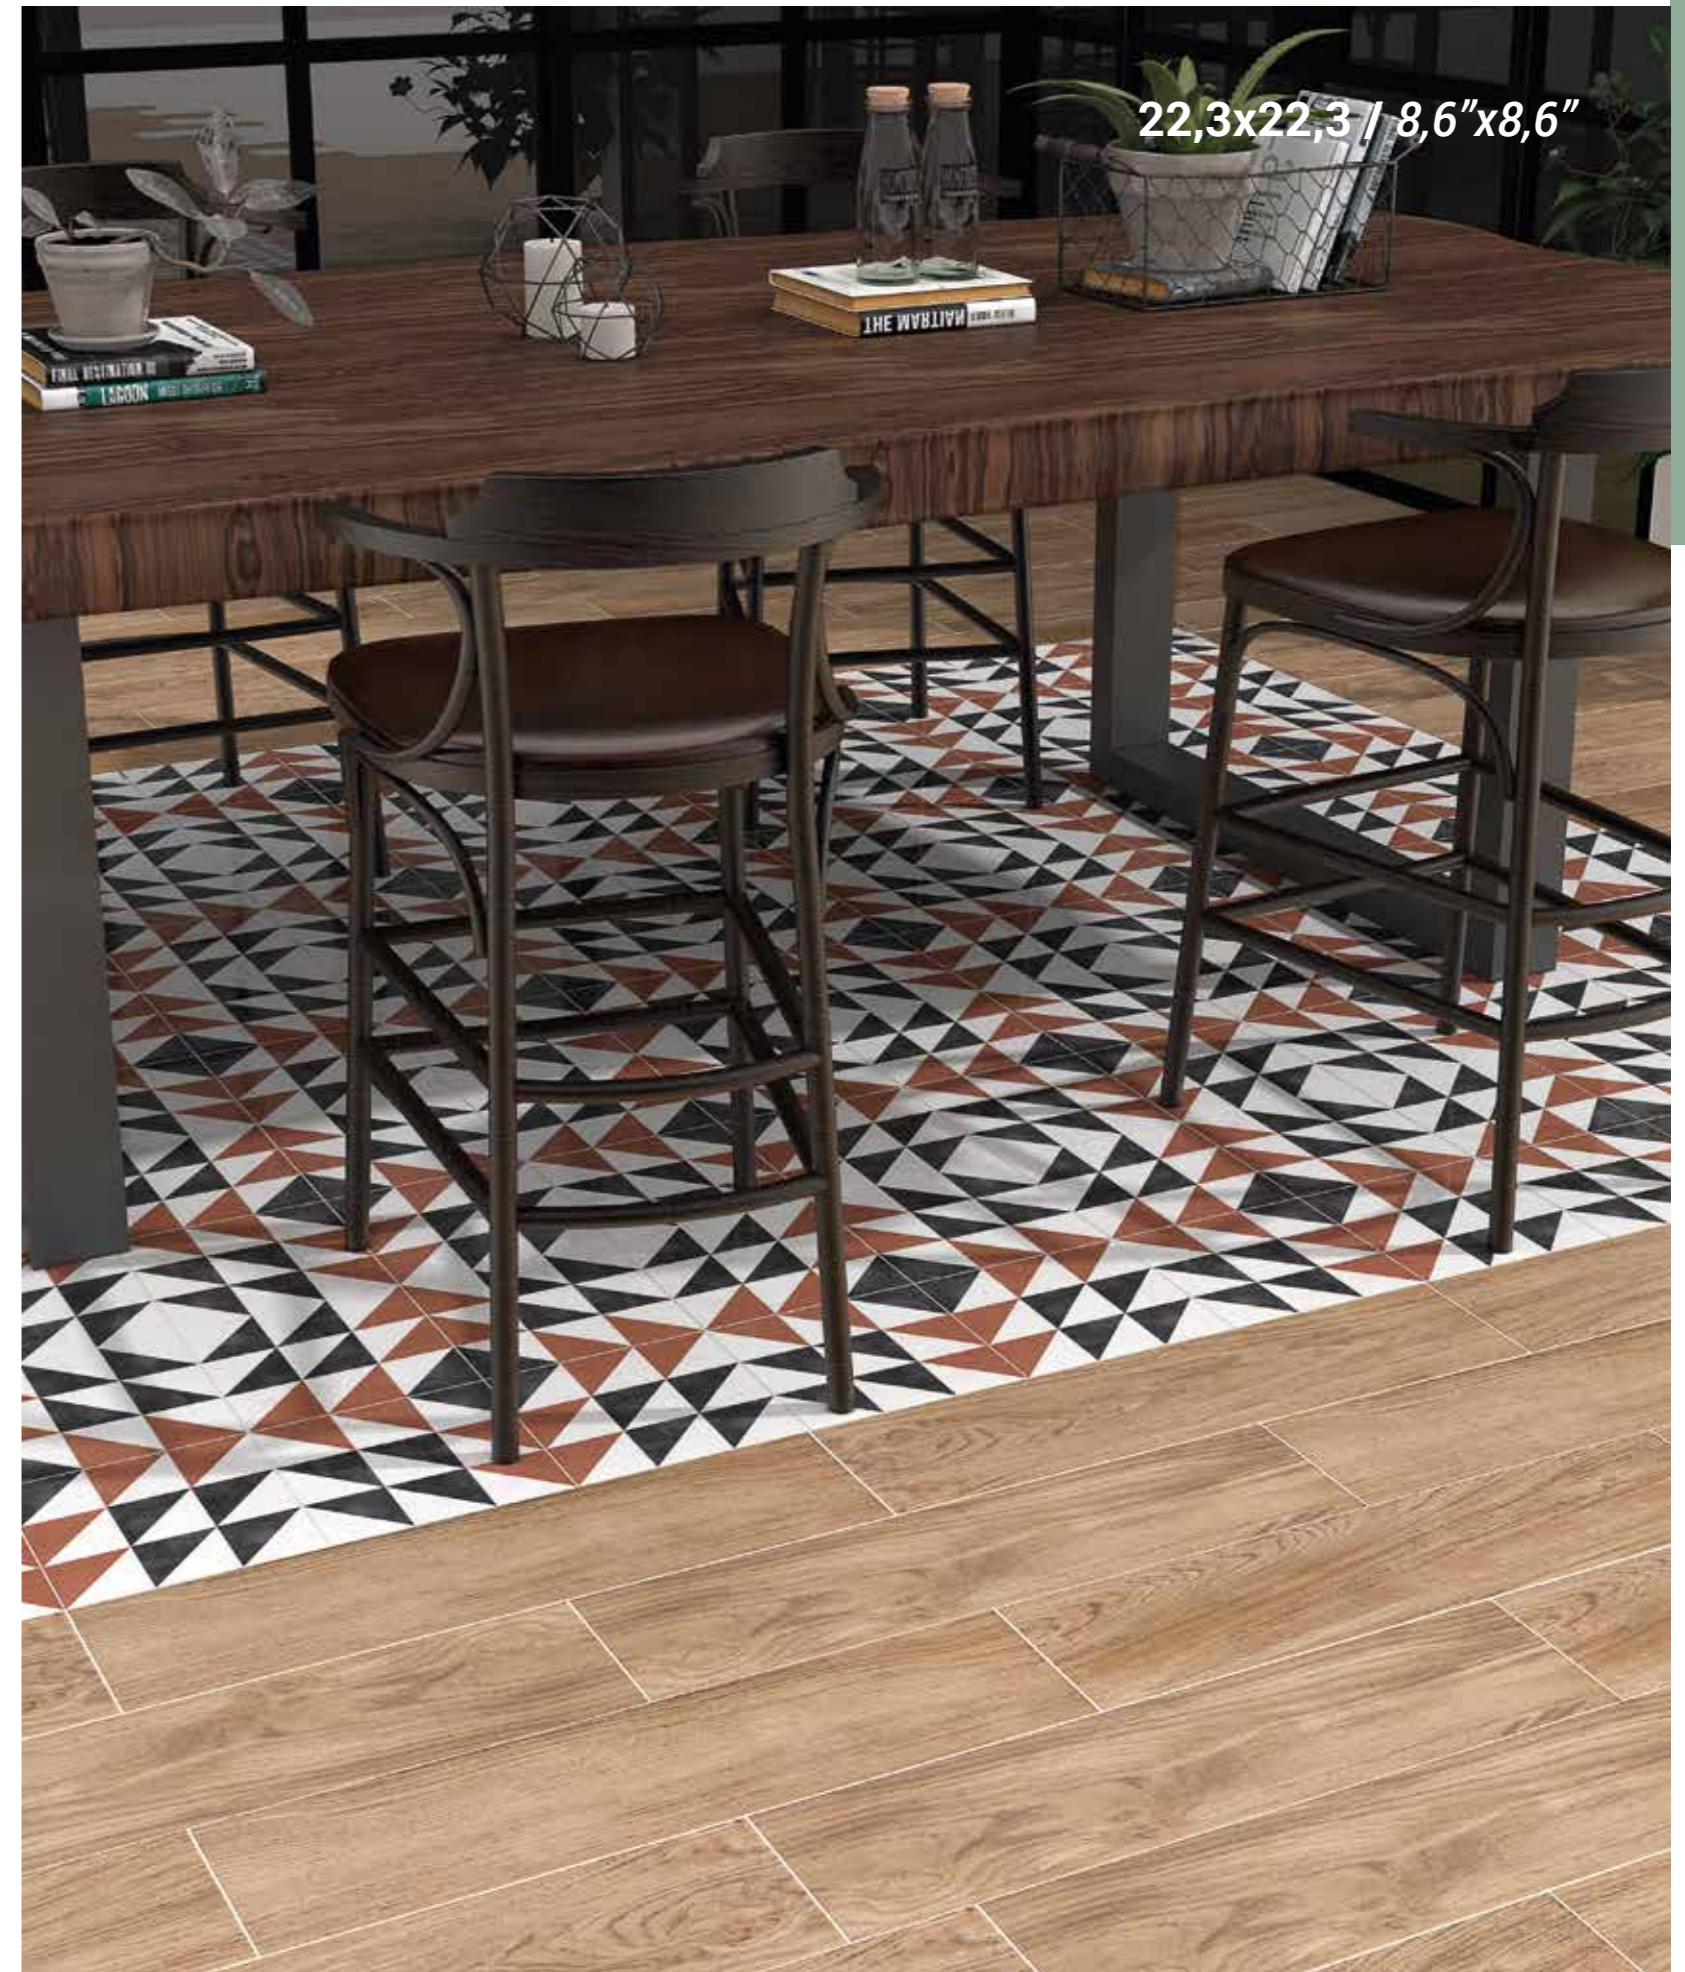

Floor Tile: Dralion 22,3x22,3cm 8,6"x8,6" Bestley Light 15x60cm 6"x24"