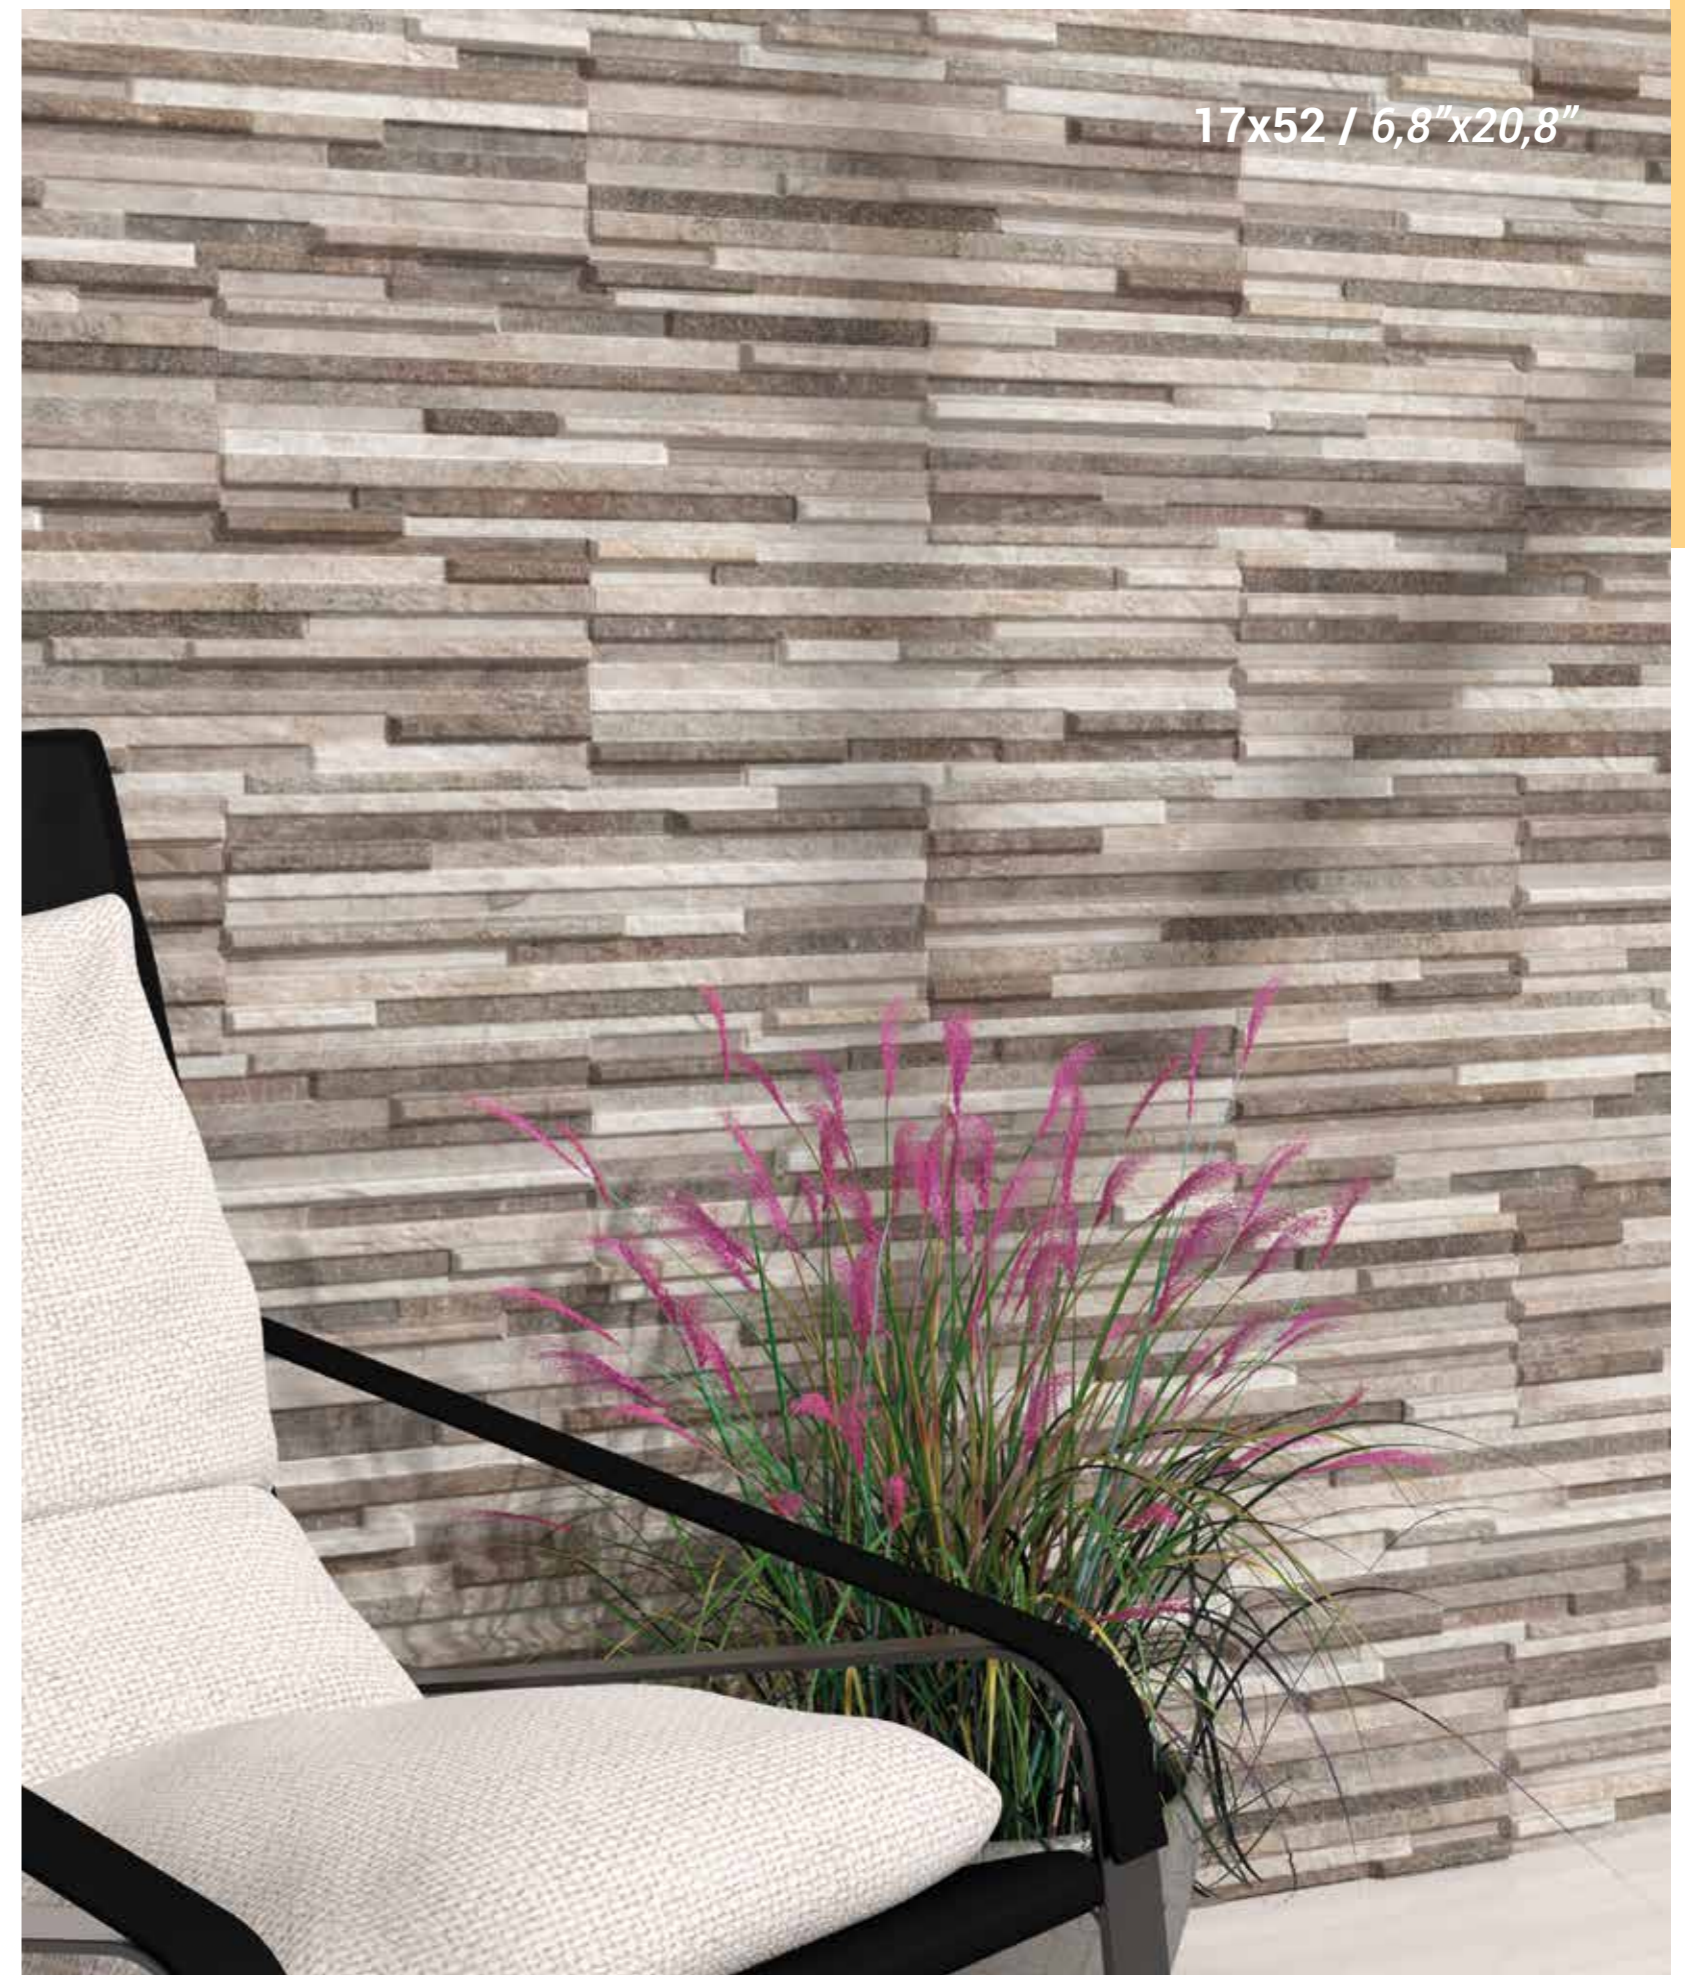

17x52 / 6,8"x20,8"

Wall Tile: Maya Gris 17X52 / 6,8"X20,8"