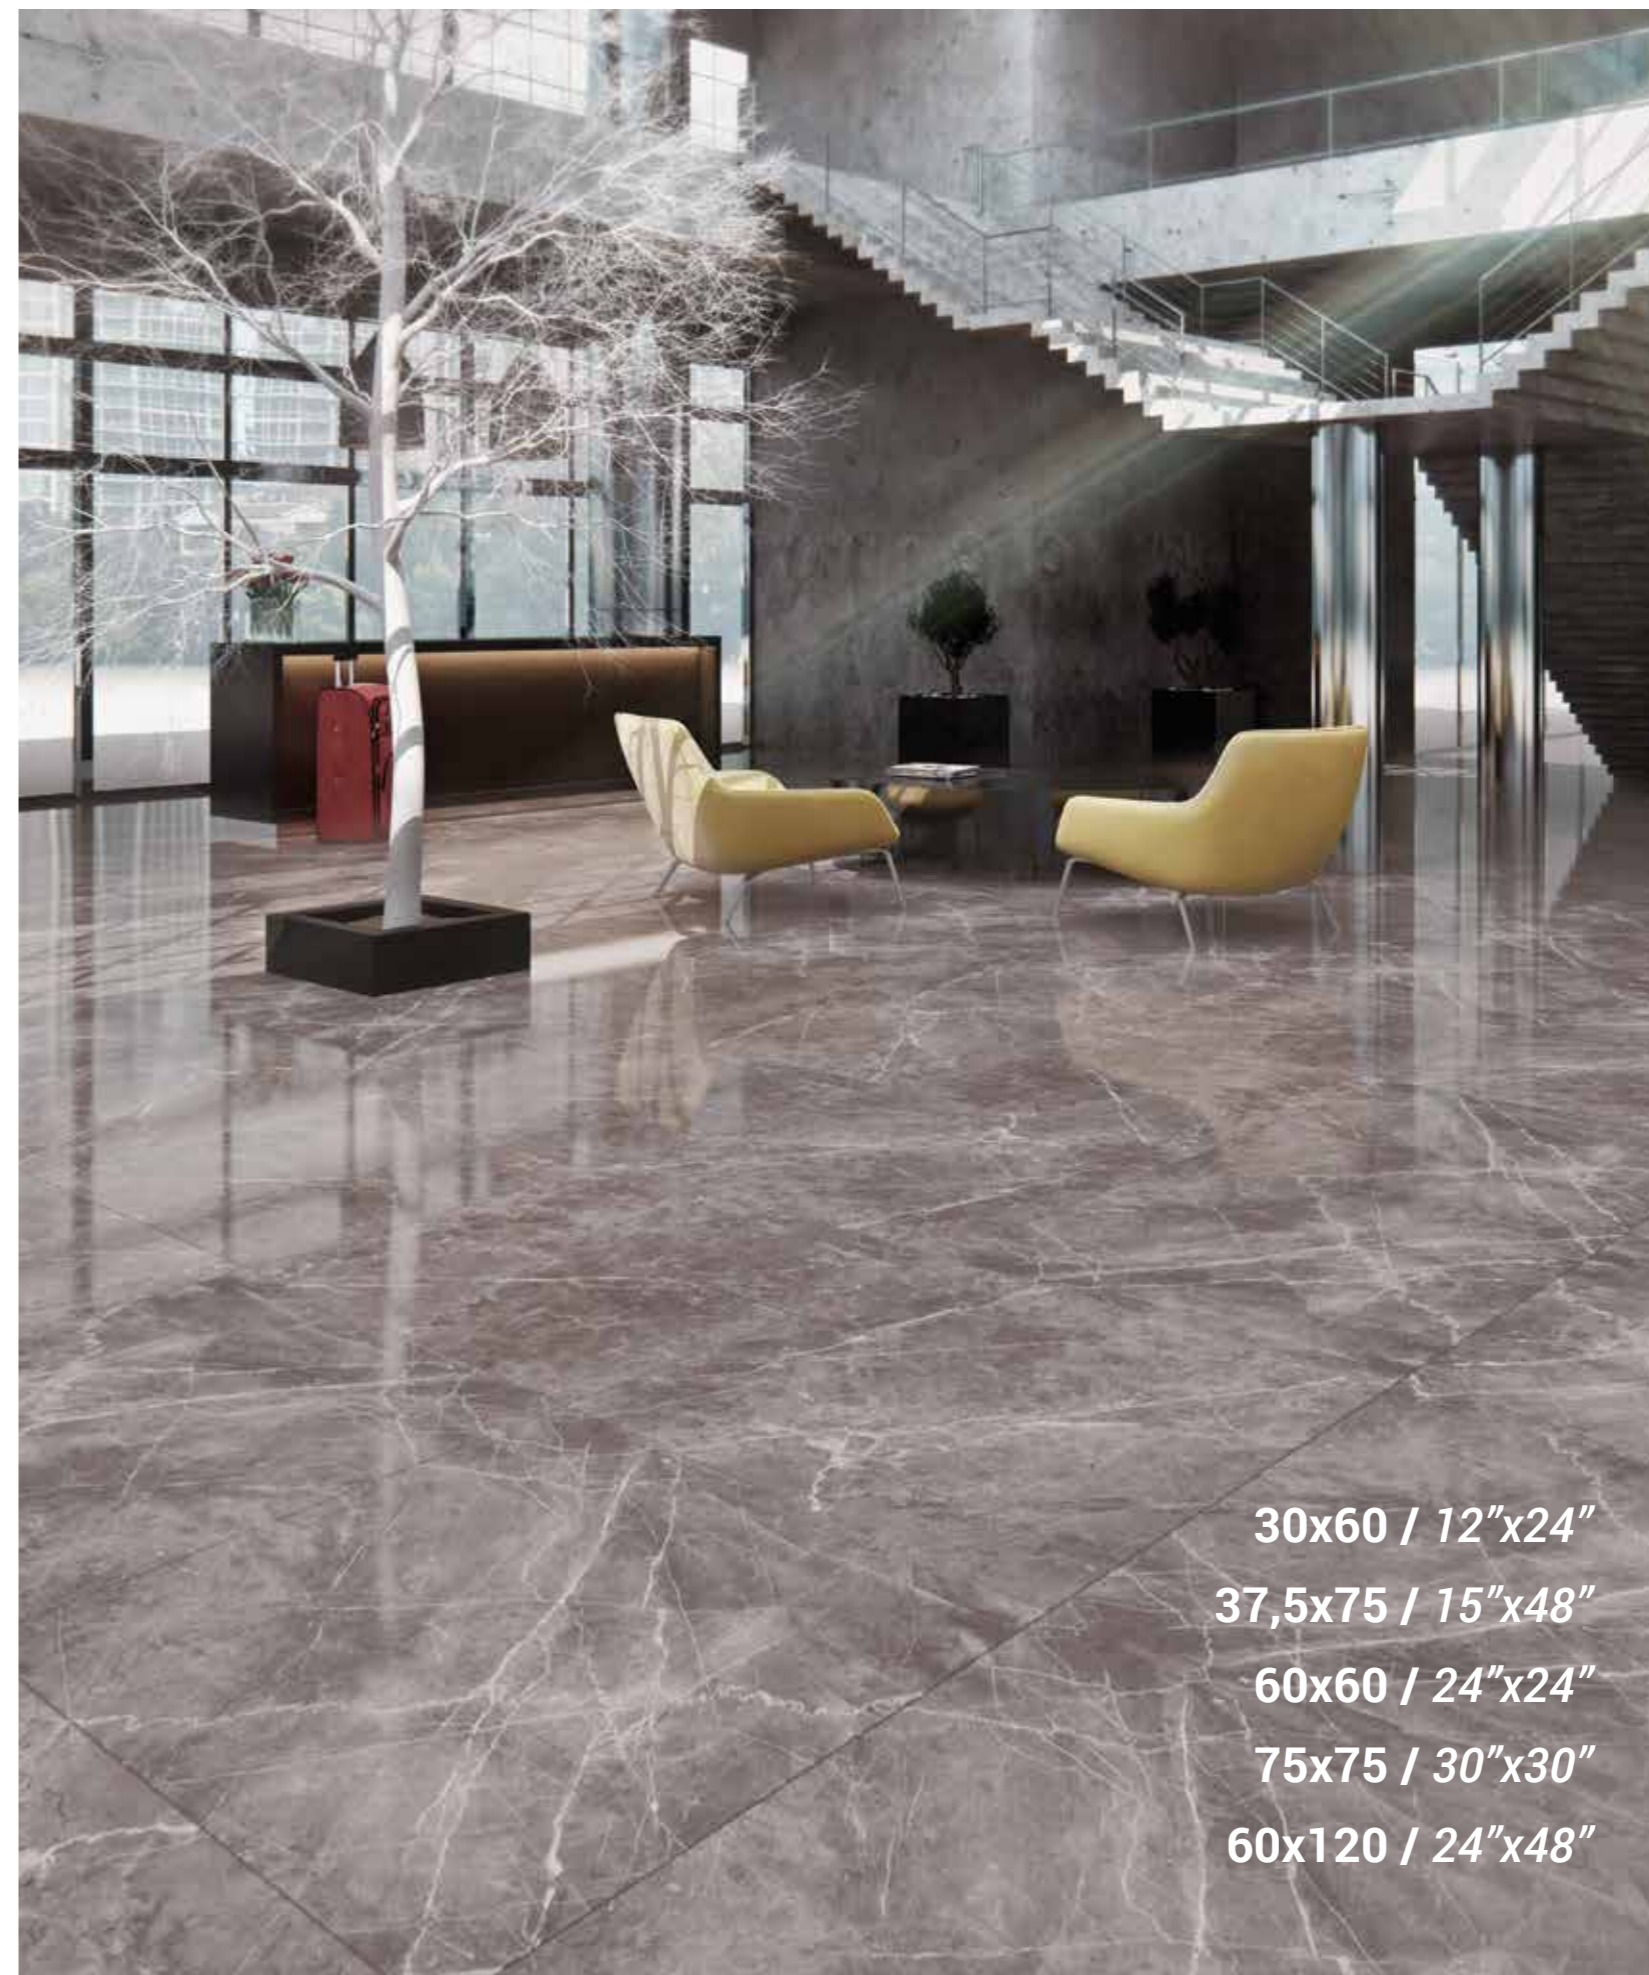

30x60 / 12"x24"
37,5x75 / 15"x48"
60x60 / 24"x24"
75x75 / 30"x30"
60x120 / 24"x48"

Floor Tile: Bolonia Pulido Rect. 75x75cm / 30"x30"